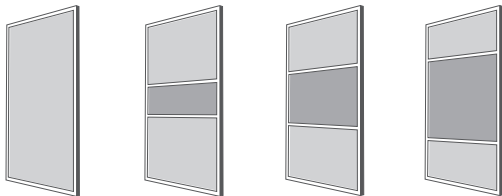

space.pro<sup>®</sup>  
CONTRACT

Switch  
sliding doors

Shown here 3x Fine line doors  
Mirror and Davos Oak with Satin Silver frame.

# Switch

Shown here 4x single panel door in Bronze Mirror.

## Frame (aluminium)

**Frame finish:**  
Satin Silver

**width** 25mm  
**depth** 24mm

## Door designs

Single panel      Finline      Wideline      Extra wideline

4 panel

*\*Darker areas denote 2<sup>nd</sup> panel choice*