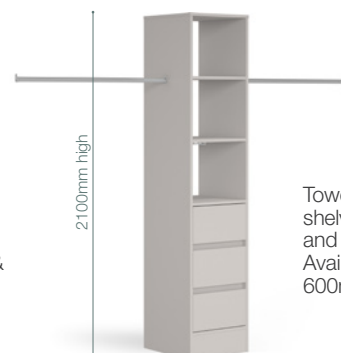

Shown here Fitted Storage in Walnut.

Colours

Panel

* Wood Effect panels

† Available in 18mm End Panel/Liner

Assembly examples

Top shelf and hanger bar.

Tower unit with shelves, top shelves and hanger bars. Available in 450mm & 600mm tower units.

Tower unit with shelves, 3 drawers, and hanger bars. Available in 450mm & 600mm tower units.