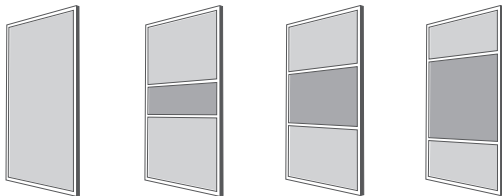

space.pro^o
CONTRACT

Ellipse
sliding doors

Shown here 3x Finline doors. Light Grey and Dark Blue glass.

Shown here: 3x4 panel doors. Light Grey panels and Mirror.

Frame (aluminium)

Frame finish:
Satin Silver

width 55mm
depth 28mm

Door designs

Single panel

Finline

Wideline

Extra wideline

4 panel

**Darker areas denote 2nd panel choice*

Door colours

Panel

* Wood Effect panels

† Available in 18mm End Panel/Liner

Glass & mirror