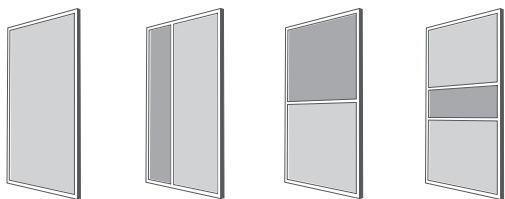

space.pro[®]
CONTRACT

Contour sliding doors

Shown here 4x Vertical Split doors. Grey mirror and Davos Oak panels.

Contour

Shown here 3x 4 panel doors, Blue Shadow glass and Grey Mirror.

Frame (aluminium)

Frame finishes:
Satin Silver

width 35mm
depth 27mm

Door designs

Single panel

2 panel vertical split

2 panel

Finline

Wideline

Extra wideline

4 panel

**Darker areas denote 2nd panel choice*

Door colours

Panel

* Wood Effect panels

† Available in 18mm End Panel/Liner

Glass & mirror