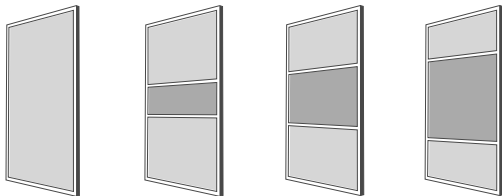

space.pro^o
CONTRACT

Switch sliding doors

Shown here: 3x Fine Line doors, Mirror and Autumnal Oak with Satin Silver frame.

Switch

Shown here 4x single panel doors. Bronze Mirror with Satin Silver frame.

Frame (aluminium)

Frame finish:
Satin Silver

width 25mm
depth 24mm

Door designs

Single panel Finline Wideline Extra wideline

4 panel

**Darker areas denote 2nd panel choice*

Door colours

Panel

* Wood Effect panels

Glass & mirror