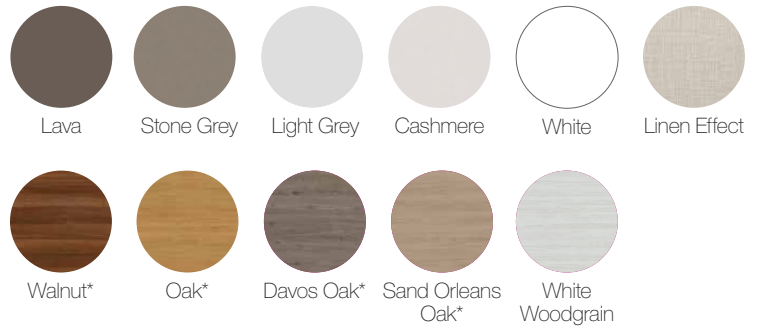

space.pro^o
CONTRACT

Switch sliding doors

Shown here: 3x Fine Line doors, Mirror and Autumnal Oak with Satin Silver frame.

Switch

Shown here 4x single panel doors. Bronze Mirror with Satin Silver frame.

Frame (aluminium)

Frame finish:
Satin Silver

width 25mm
depth 24mm

Door designs

Single panel Finline Wideline Extra wideline

4 panel

**Darker areas denote 2nd panel choice*

Door colours

Panel

* Wood Effect panels

Glass & mirror