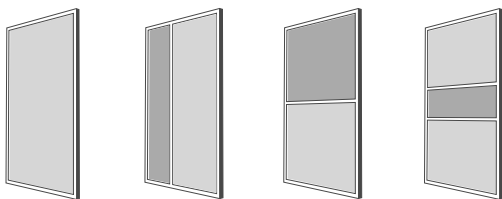

space.pro[®]
CONTRACT

Contour sliding doors

Shown here 4x Vertical Split doors. Grey mirror and Autumnal Oak with a Satin Silver frame.

Contour

Shown here 3x 4 panel doors. Pure White glass with Satin Black frame.

Frame (aluminium)

Frame finishes:
Satin Silver &
Satin Black

width 35mm
depth 27mm

Door designs

Single panel

2 panel vertical split

2 panel

Fineline

Wideline

Extra wideline

4 panel

**Darker areas denote 2nd panel choice*

Door colours

Panel

* Wood Effect panels

Glass & mirror