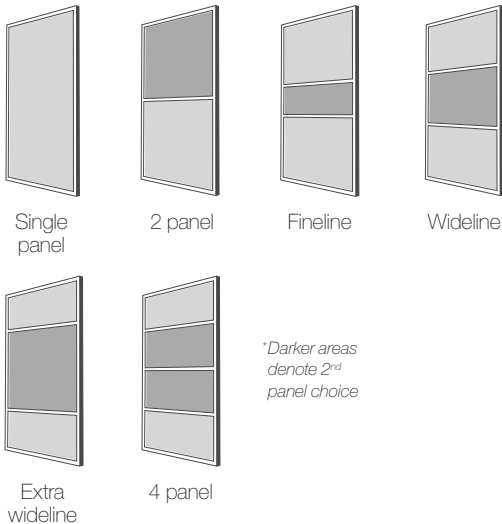

space.pro[®]
CONTRACT

Classic sliding doors

Shown here 4x4 panel doors. Cappuccino glass with Cashmere frame.

Classic

Shown here 4x single panel doors. Grey mirror with Silver frame.

Frame (steel)

Frame finishes:
Silver, Stone Grey, Light Grey, Cashmere, White, Walnut & Oak

width 35mm
depth 30mm

Door designs

**Darker areas denote 2nd panel choice*

Door colours

Panel

* Wood Effect panels

Glass & mirror