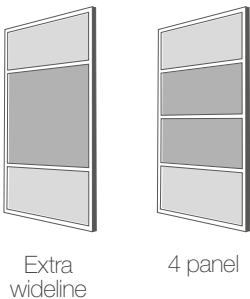

Door designs

Technical information

Calculating doors and overlap widths.

Sliding door overlap	24mm
Door height	Opening height minus 60mm (track & wheel allowance)
Door width (for sliding doors) (not including liners)	$\frac{\text{Opening width} + (\text{number of overlaps} \times \text{overlap length})}{\text{Number of doors}}$
Stile length	Equivalent to door height
Rail length	Door width minus 44mm
H-section length	Door width minus 47mm
Panel height (1 panel)	Door height minus 59mm
Panel height (multi panel)	Panel height divided by the quantity minus 8mm for each break
Panel width	Finished door width minus 26mm

Door construction

- Aluminium frame
- Double sided
- 8mm wood effect panel
- 4mm glass and mirror each side