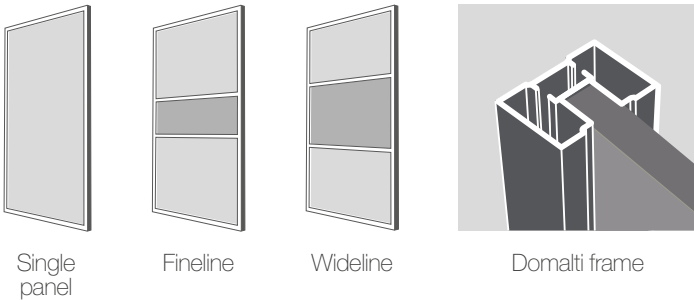

Door designs

Technical information

Calculating doors and overlap widths.

Sliding door overlap	24mm
Door height	Opening height minus 60mm (track & wheel allowance)
Door width (for sliding doors) (not including liners)	$\frac{\text{Opening width} + (\text{number of overlaps} \times \text{overlap length})}{\text{Number of doors}}$
Stile length	Equivalent to door height
Rail length	Door width minus 44mm
H-section length	Door width minus 47mm
Panel height (1 panel)	Door height minus 59mm
Panel height (multi panel)	Panel height divided by the quantity minus 8mm for each break
Panel width	Finished door width minus 26mm

Door construction

- Aluminium frame
- Double sided
- 8mm wood effect panel
- 4mm glass and mirror each side