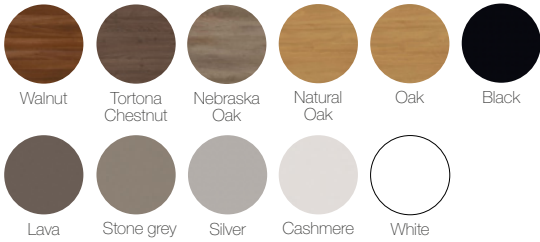

## Colours (standard range)

### Glass & mirror

Frame finish available in Satin silver.