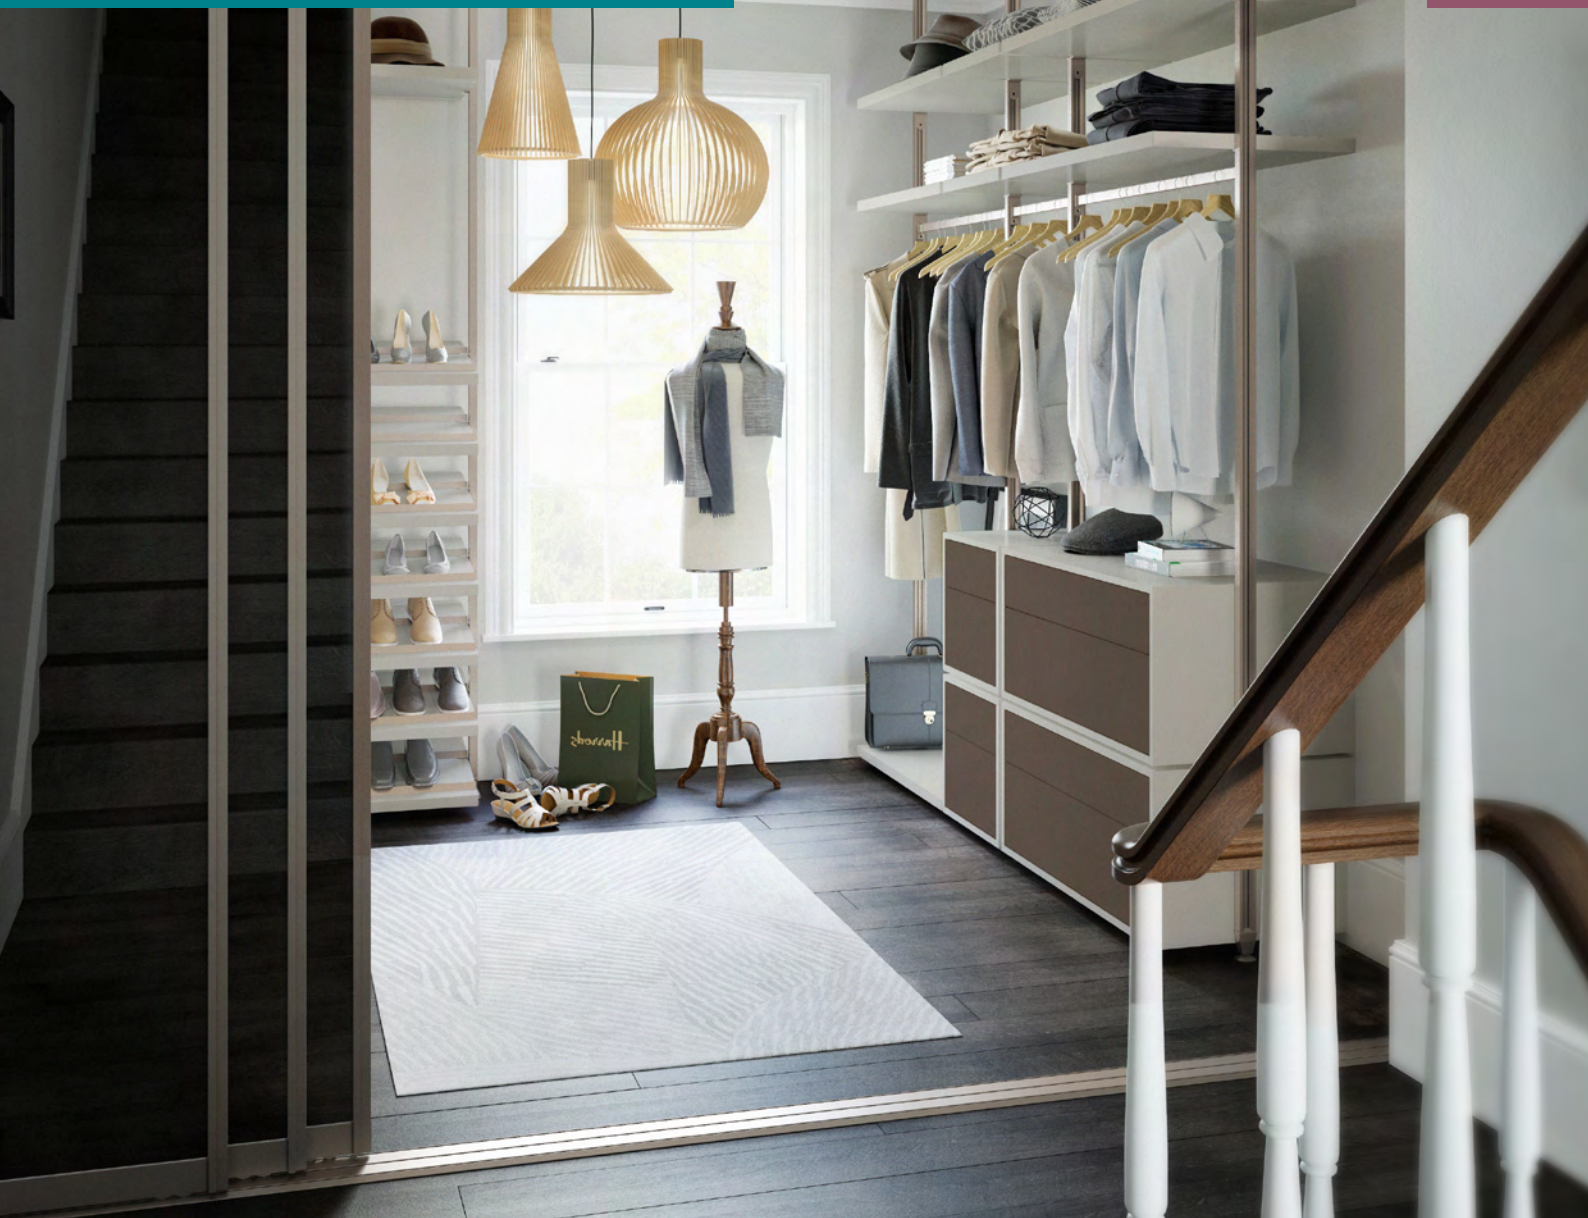

space.pro

CONTRACT

Signature storage

Signature storage

Signature storage is built to adapt so you can adjust the layout or rearrange the drawers, shoe racks and hanger bars to suit your needs. Signature storage has push to open drawers for a clean and streamlined shape.