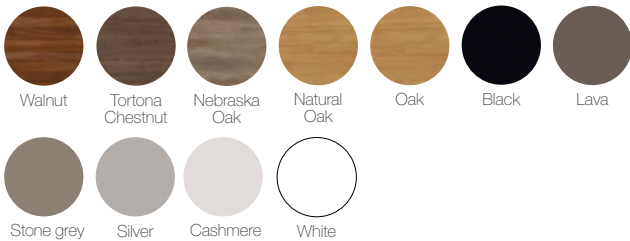

New homes
New spaces

Call **0333 344 8583**

Email **tenders@spaceprocontract.com**

Or visit **spaceprocontract.com** for more information

Colours (standard range)

Panel

Glass & mirror

Frame finish available in Satin silver.