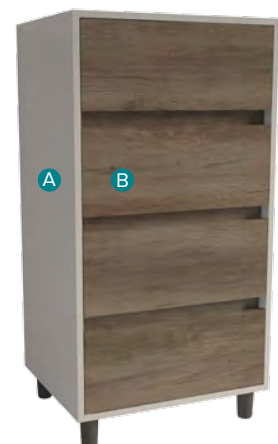

space.pro^o

CONTRACT

Bedroom
furniture

Bedroom furniture range.

Our range of bedroom furniture can be customised to perfectly match your choice of sliding doors. Match drawer fronts to the body finish, or mix our stylish wood effect finishes to create your very own bespoke look. Available in six finishes.

Nebraska Oak

Natural Oak

Lava

Stone Grey

Cashmere

You can mix & match the body with the drawer fronts to create your ideal combination.

Power cube

Our bedside unit and dressing table come with a handy integrated power cube, giving you the option to charge or power multiple items at once. Perfect for connecting hair dryers, straighteners and charging phones.

Includes 3 main plugs and 2 usb ports.

Bedside unit

W500 x H515 x D500mm*

Chest of drawers

W1000 x H800 x D500mm

Tall boy

W600 x H1150 x D500mm

*Our bedside unit come with the power cube as standard

A Body **B** Drawer Front 1