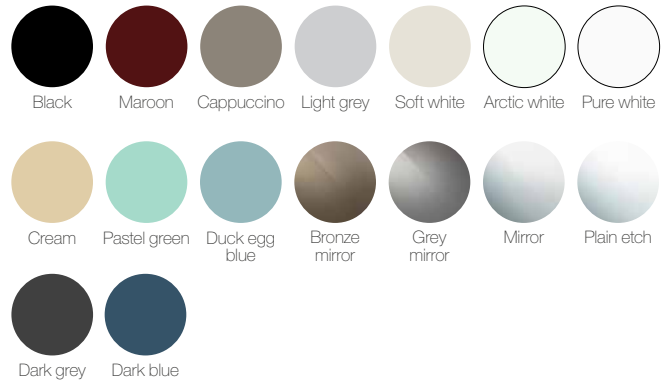

New homes
New spaces

Call **0333 344 8583**

Email **tenders@spaceprocontract.com**

Or visit **spaceprocontract.com** for more information

Colours (standard range)

Panel

Glass & mirror

Frame finish available in Satin silver.