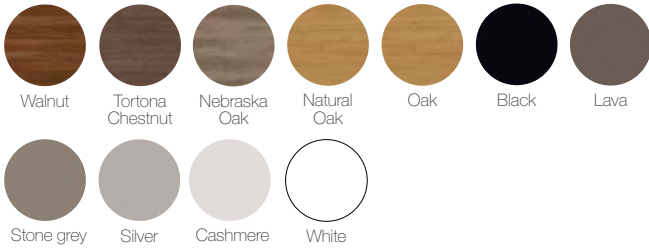

New homes
New spaces

Call **0333 344 8583**

Email **tenders@spaceprocontract.com**

Or visit **spaceprocontract.com** for more information

Colours (standard range)

Panel

Glass & mirror

Frame finish available in Satin silver.