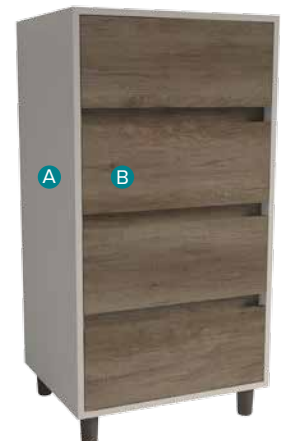

space.pro^o

CONTRACT

Bedroom
furniture

Bedroom furniture range.

Our range of bedroom furniture can be customised to perfectly match your choice of sliding doors. Match drawer fronts to the body finish, or mix our stylish wood effect finishes to create your very own bespoke look. Available in six finishes.

Nebraska Oak

Natural Oak

Lava

Stone Grey

Cashmere

You can mix & match the body with the drawer fronts to create your ideal combination.

Power cube

Our bedside unit and dressing table come with a handy integrated power cube, giving you the option to charge or power multiple items at once. Perfect for connecting hair dryers, straighteners and charging phones.

Includes 3 main plugs and 2 usb ports.

Bedside unit

W500 x H515 x D500mm*

Chest of drawers

W1000 x H800 x D500mm

Tall boy

W600 x H1150 x D500mm

*Our bedside unit come with the power cube as standard

A Body **B** Drawer Front 1